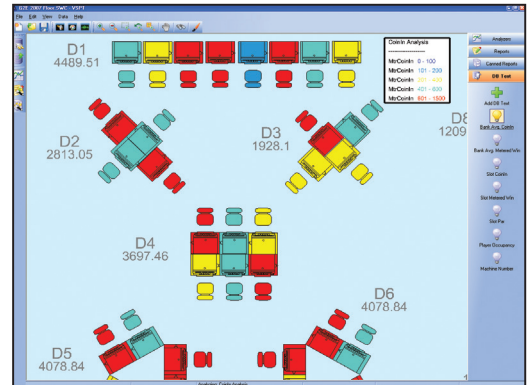

Understand how individual machines contribute to bank totals.

Does not require CAD expertise.

For more information, contact your IGT Account Manager or visit www.IGT.com/VisualSlotPerformance.

IGT Las Vegas
6355 South Buffalo Drive
Las Vegas, NV 89113-2133
702-669-7777

IGT Reno
9295 Prototype Drive
Reno, NV 89521-8986
775-448-7777

IGT Africa
2 Brands Hatch Close
Corner Indianapolis Street
1684 Midrand
South Africa
+27 11 317 1000

IGT Asia
1 Changi North Street 1
No. 02-01
Singapore 498789
+65 6521 6300

IGT Europe
Bijlmermeerstraat 30
2131 HC Hoofddorp
The Netherlands
+31 23 568 7100

IGT Latin America
Emilio Frers 2154
1640 - Martinez
Provincia de Buenos Aires
Argentina
+54 11 4500 3900