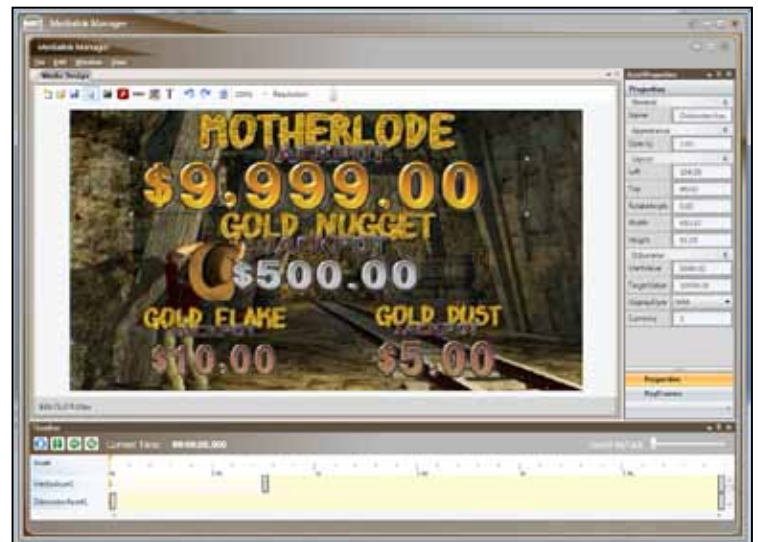

Use robust designer and timeline editing tools to brand and customize content.

Stream live video direct to displays.

For more information, contact your IGT Account Manager or visit www.IGT.com/Medialink.

IGT Las Vegas
6355 South Buffalo Drive
Las Vegas, NV 89113-2133
702-669-7777

IGT Reno
9295 Prototype Drive
Reno, NV 89521-8986
775-448-7777

IGT Africa
2 Brands Hatch Close
Corner Indianapolis Street
1684 Midrand
South Africa
+27 11 317 1000

IGT Asia
1 Changi North Street 1
No. 02-01
Singapore 498789
+65 6521 6300

IGT Europe
Bijlmermeerstraat 30
2131 HC Hoofddorp
The Netherlands
+31 23 568 7100

IGT Latin America
Emilio Frers 2154
1640 - Martinez
Provincia de Buenos Aires
Argentina
+54 11 4500 3900