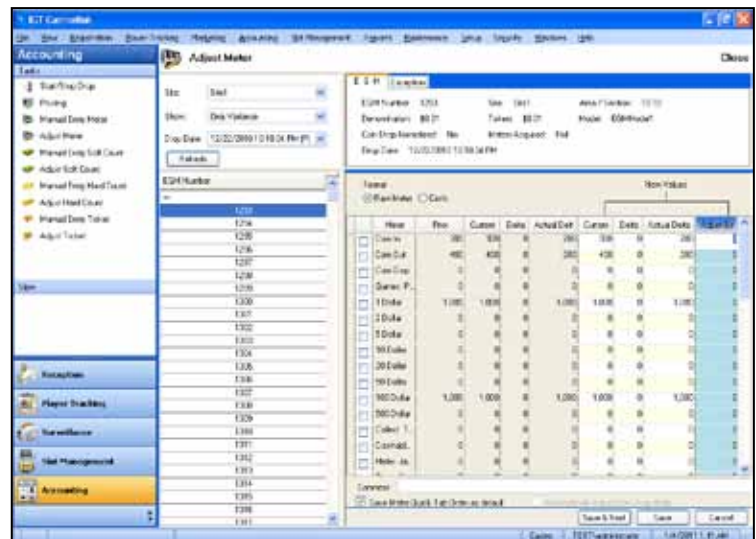

IGT Casinolink® Slot Systems

Right on the money.

STREAMLINE YOUR ACCOUNTING FUNCTIONS.

IGT *Casinolink*® Slot provides comprehensive slot management and accounting capabilities for single and multi-site operations. The system's extensive reporting capabilities help you make better planning and operational decisions.

BENEFITS

- Manage your operations with detailed, real-time slot accounting
- 24-hour accounting
- Accrual accounting for efficient and accurate data without the need to count daily
- Exception-based accounting focuses attention on variances, reducing time spent reconciling
- Processing of slot cash transactions such as jackpots, cancelled credits and hopper fills
- Scheduled meter polling and reconciliation of cash collected against meters
- Performance analysis by game, vendor, denomination and more
- Easily create and run comprehensive reports on profit, variances and jackpot reconciliation using *Microsoft® SQL Server® Reporting Services*

Scalable slot management solution that supports multiple sites.

FEATURES

- Remote enabling and disabling of machines
- Secure monitoring of all machine and system events
- Configurable end-of-day
- Separate hard and soft count reconciliation
- Automated coin test adjustments
- Progressive accounting for both IGT *Casinolink* and externally controlled progressives
- Interfaces to external devices such as cash and coin counting machines
- Integrates with the IGT *EZ Pay*® ticketing system, including promotional tickets