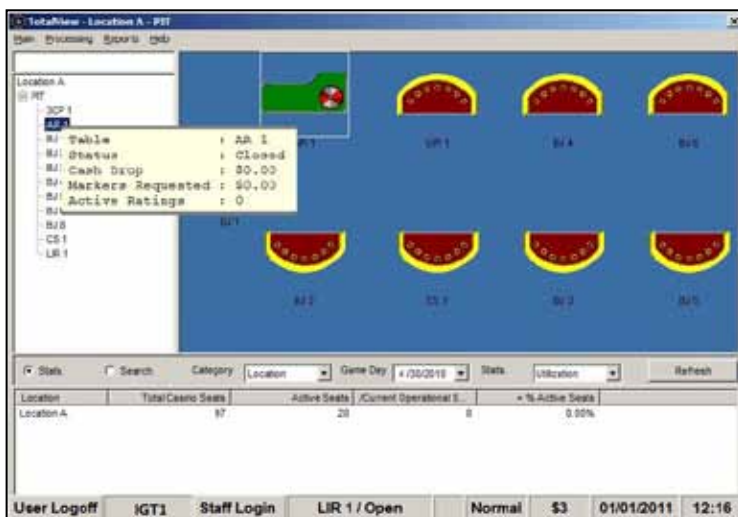

With multi-site, multi-language and multi-currency support, IGT *Tablelink* is a scalable solution that can be configured to meet your unique needs.

BENEFITS

- Track players accurately and discreetly with minimal disruption
- Create ratings for refused names and identify players in real time
- Flexible bonus and complimentary point generation
- Automate standard table accounting procedures
- Process table transactions to the cage automatically
- Capture key data at its source at every table across your property or enterprise
- Monitor occupancy to spread the right games at the right times
- Evaluate staff performance

FEATURES

- Detailed reporting on each player's buy-in/cash out position for both table and cage transactions
- Manage table games across the floor from the pit or back of house office workstations
- Run all your tables from one or more workstations per pit
- Connect to devices including electronic chip trays, chippers, shufflers and wheel readers
- Seamlessly integrated with Radio Frequency Identification (RFID) technology to increase table automation and accuracy
- Implement standalone or as a fully integrated component of the IGT *Casinolink*® system

Complete view of table games across the floor.