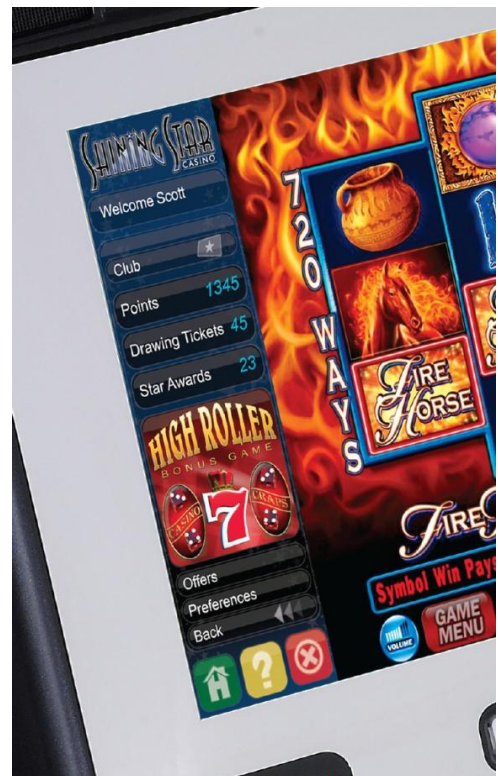

INTRODUCING THE UNIVERSAL GAME ADAPTOR.

While both IGT and the industry recognize a G2S floor is the best long-term solution, the Universal Game Adaptor is an open standards-based device that can be used today to transition to Service Window functionality.

When coupled with the IGT Systems Adapter, the Universal Game Adaptor safely implements the Service Window on a non-G2S floor, using picture-in-picture technology.

By offering a solution that is open standards based, IGT has preserved the sanctity of the machine. Optimal performance and regulation-approved behavior is also ensured, while dynamic player communication in the video screen is enabled.

Industry standards are the key to future innovation and market relevance, but implementation costs are often a barrier to adoption.

The Universal Game Adaptor is an economical, lower total-cost-of-ownership device that provides a reliable solution for your current floor and an upgrade path to the future.

BENEFITS

- Enables Service Window on your existing IGT Advantage® network
- Simple, consistent player interface on the game screen of all video machines
- Floorwide, ubiquitous player experience for all promotions
- Open-standards-based design maintains the sanctity and integrity of the machine
- Ownership and accountability remains clear
- Lower total-cost-of-ownership solution

For more detailed information, contact your IGT Account Manager.

IGT Las Vegas
6355 South Buffalo Drive
Las Vegas, NV 89113-2133
702-669-7777

IGT Reno
9295 Prototype Drive
Reno, NV 89523-8986
775-448-7777

IGT Africa
2 Brands Hatch Close
Corner Indianapolis Street
1684 Midrand
South Africa
+27 11 317 1000

IGT Asia
1 Changi North Street 1
No. 02-01
Singapore 498789
+65 6521 6300

IGT Europe
Bijlmermeerstraat 30
2131 HC Hoofddorp
The Netherlands
+31 23 568 7100

IGT Argentina
Emilio Frers 2154
1640 – Martinez
Provincia de Buenos Aires
Argentina
+54 11 4500 3900

www.IGT.com/Systems